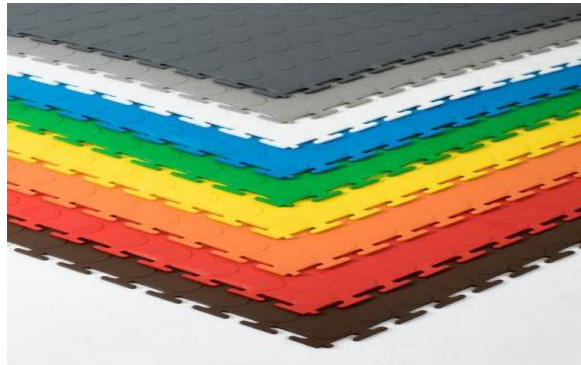

PRICE LIST

Size of each tile: 500mm*500mm*5mm

PVC Interlocking Mats

Black: R120 per square meter

Other colours: R230 per square meter

INSTALLATION

Our products are DIY, but we also offer installation services to our customers whenever required at R45 per square meter.

DELIVERY

For our customers who would like delivery services we charge R500 within 20km radius.