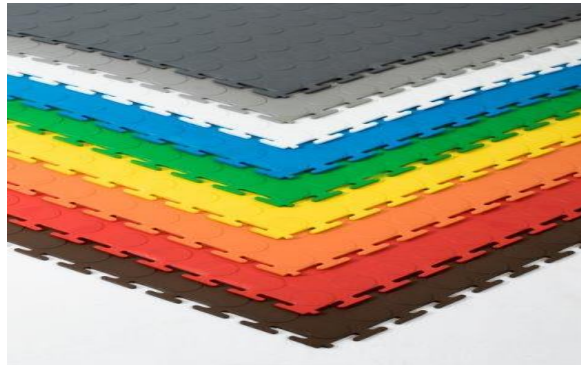

PRICE LIST

PVC Interlocking Mats

Black: R105 per square meter

Other colours: R210 per square meter

INSTALLATION

Our products are DIY, but we also offer installation services to our customers whenever required at R45 per square meter.

DELIVERY

For our customers who would like delivery services we charge R700 within 20km radius.